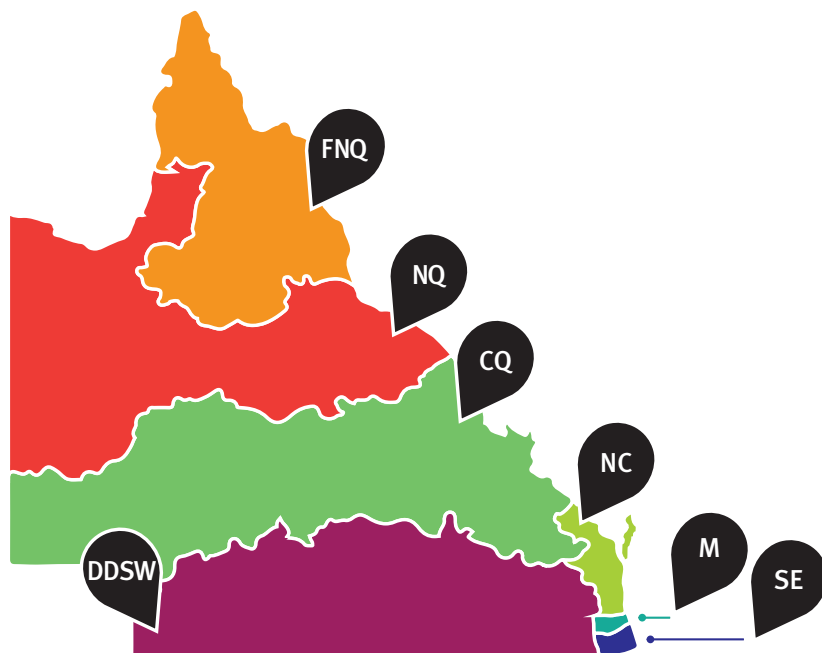

# How do I get in contact?

The Youth Engagement Hub for each education region in Queensland has its own point of contact:

DoE region	Contact Details
 Metropolitan	Metro.Pathways@qed.qld.gov.au School Community Liaison Officers ph (07) 3028 8166
 South East	enquiries.SER@qed.qld.gov.au ph (07) 5656 6688
 Central Queensland	CQRET@qed.qld.gov.au Kate Ingram ph (07) 4932 4087
 Darling Downs and South West	YouthEngagement.DDSW@qed.qld.gov.au ph (07) 4616 7603
 North Coast	northcoastregion@qed.qld.gov.au ph (07) 3203 9000
 North Queensland	studentservicesnqr@qed.qld.gov.au ph (07) 4758 3222 (#2 State Schooling)
 Far North Queensland	fnqnes@qed.qld.gov.au Leigh Taylor ph (07) 4037 3822
 Central Office	youthengagement@qed.qld.gov.au